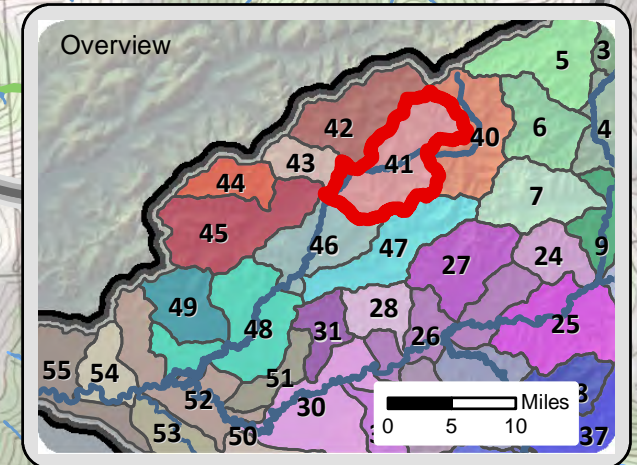

1 in = 1 miles

1:63,360

Map # 40

0 0.5 1 2 3 4 Miles

1 in = 1 miles 1:63,360

Map # 41

0 0.5 1 2 3 4 Miles

1 in = 1 miles

1:63,360

Map # 42

0 0.5 1 2 3 4 Miles

1 in = 1 miles

1:63,360

Map # 43

1 in = 1 miles 1:63,360

Map # 44

0 0.5 1 2 3 4 Miles

1 in = 1 miles

1:63,360

Map # 45

0 0.5 1 2 3 4 Miles

Copyright © 2013 National Geographic Society, Inc.