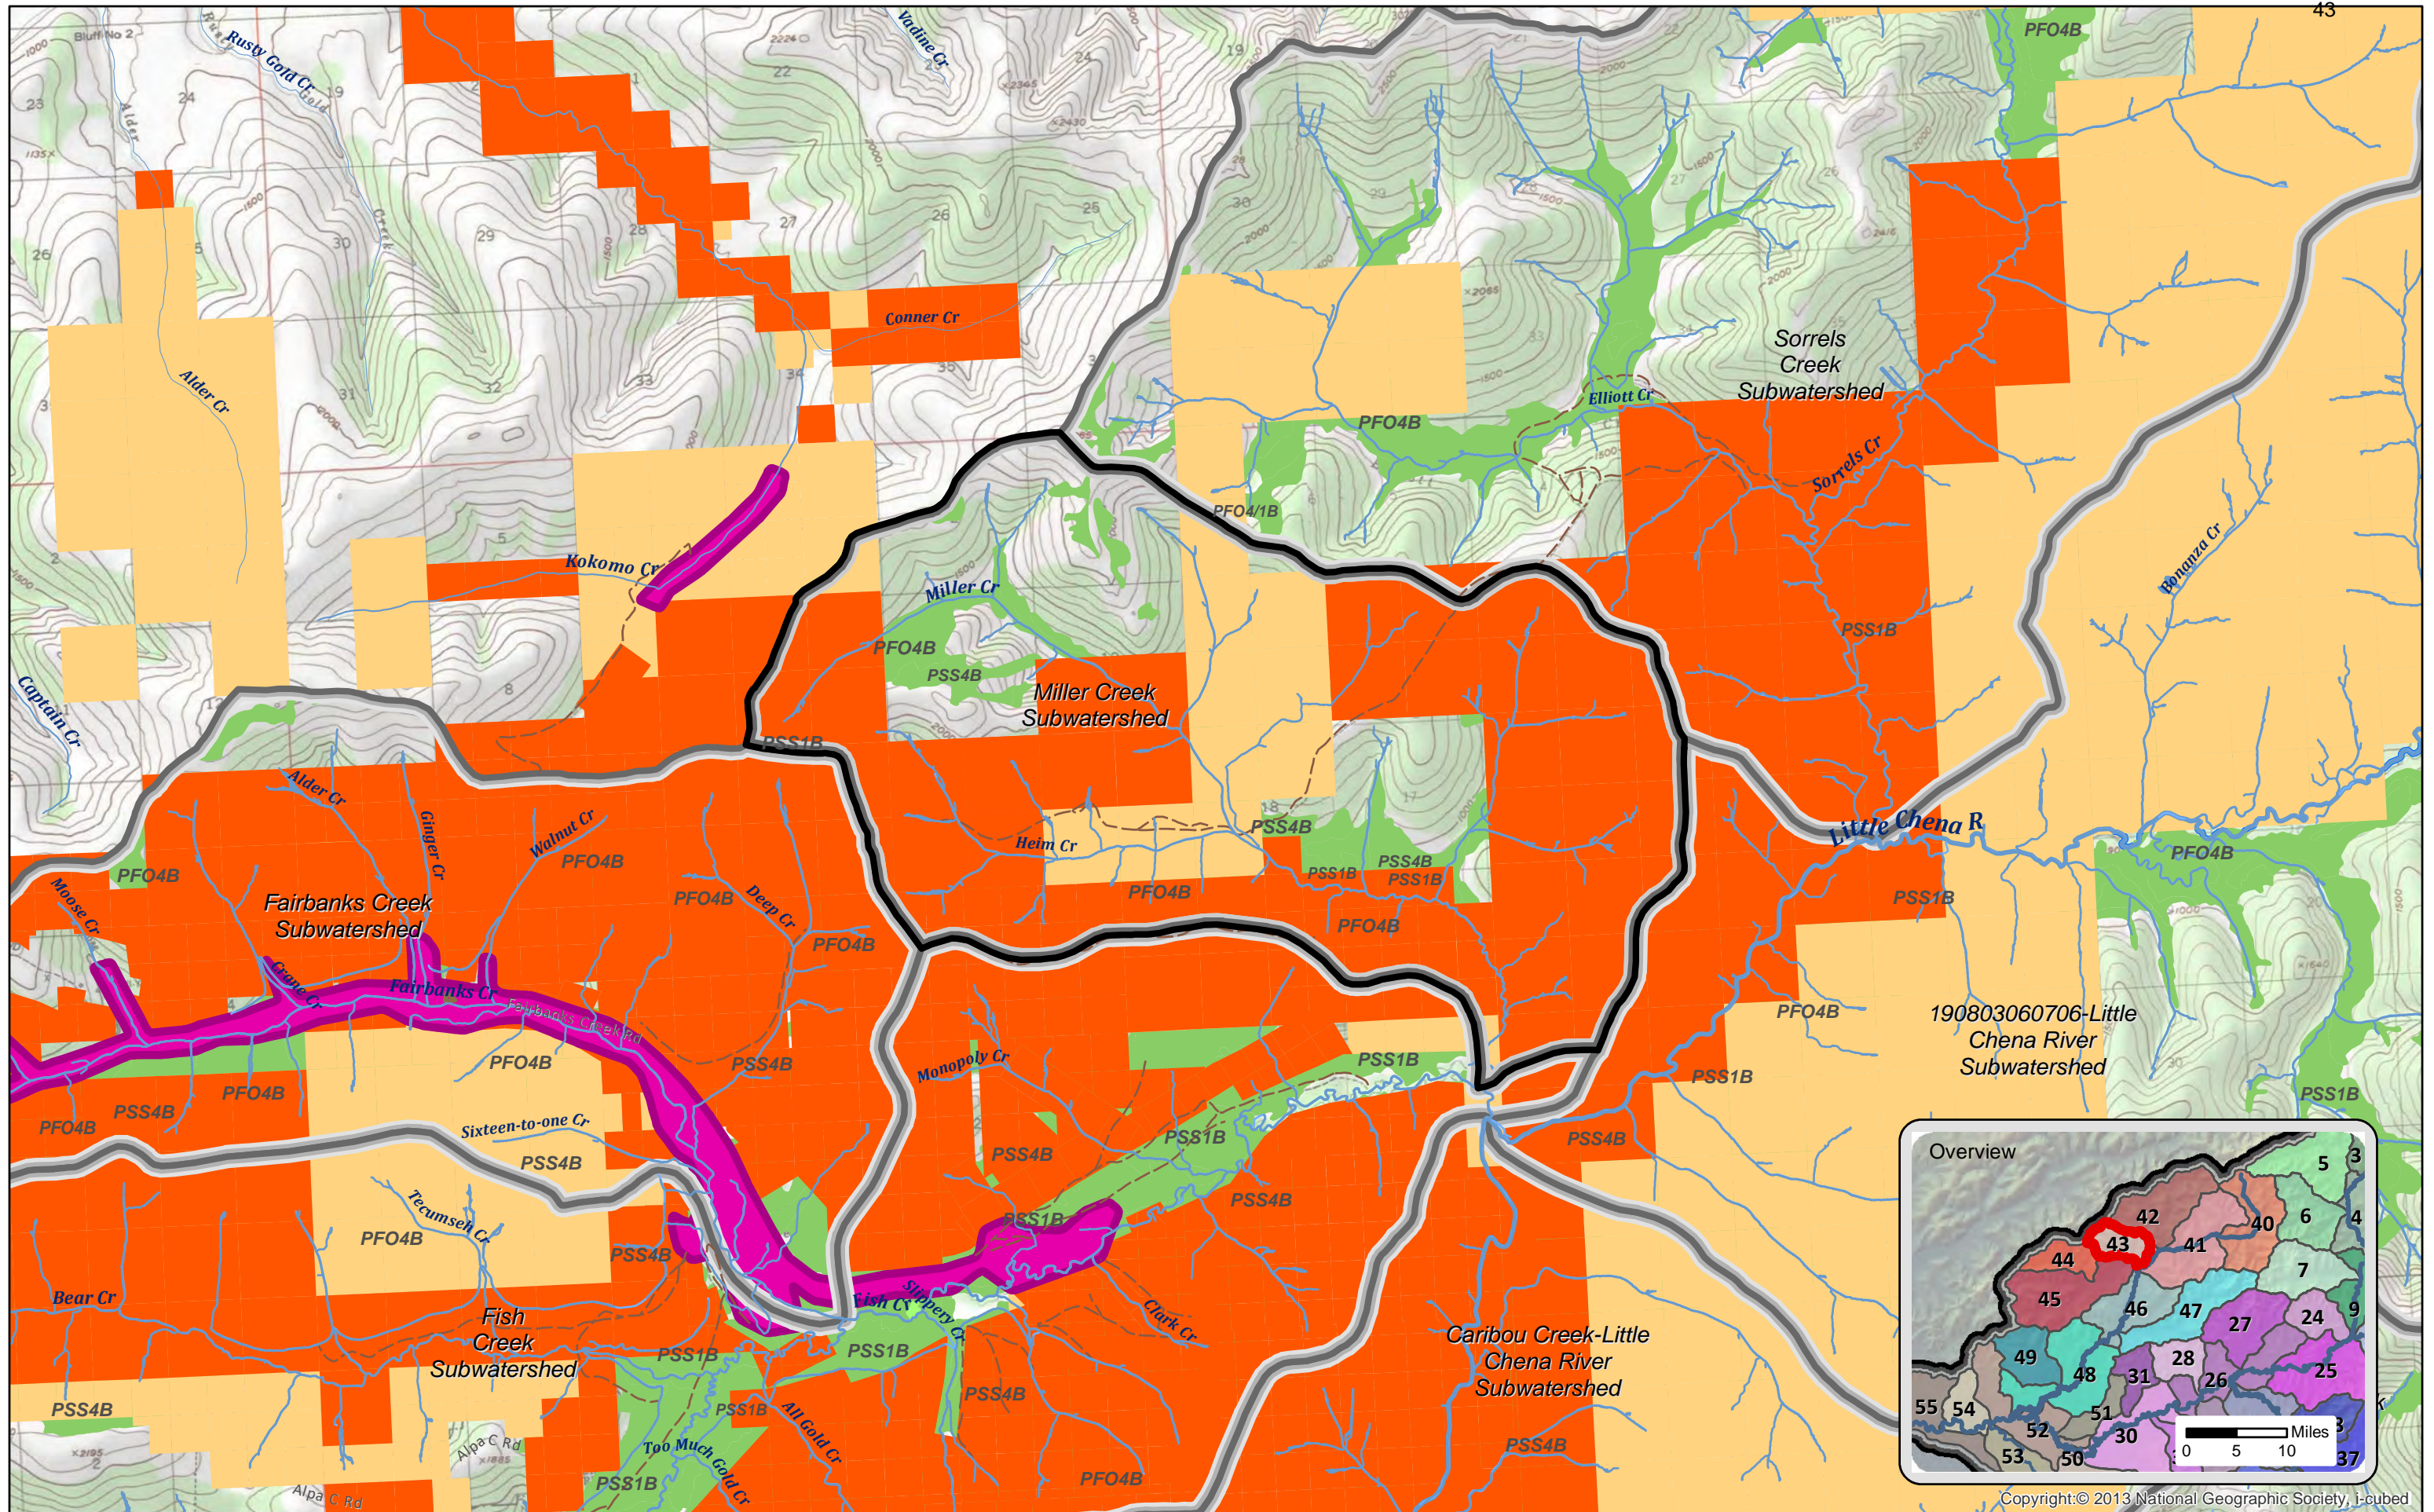

1 in = 1 miles

1:63,360

Map # 40

0 0.5 1 2 3 4 Miles

1 in = 1 miles 1:63,360

Map # 41

0 0.5 1 2 3 4 Miles

1 in = 1 miles

1:63,360

Map # 42

0 0.5 1 2 3 4 Miles

1 in = 1 miles

1:63,360

Map # 43

1 in = 1 miles 1:63,360

Map # 44

0 0.5 1 2 3 4 Miles

1 in = 1 miles

1:63,360

Map # 45

0 0.5 1 2 3 4 Miles

Copyright © 2013 National Geographic Society, Inc.