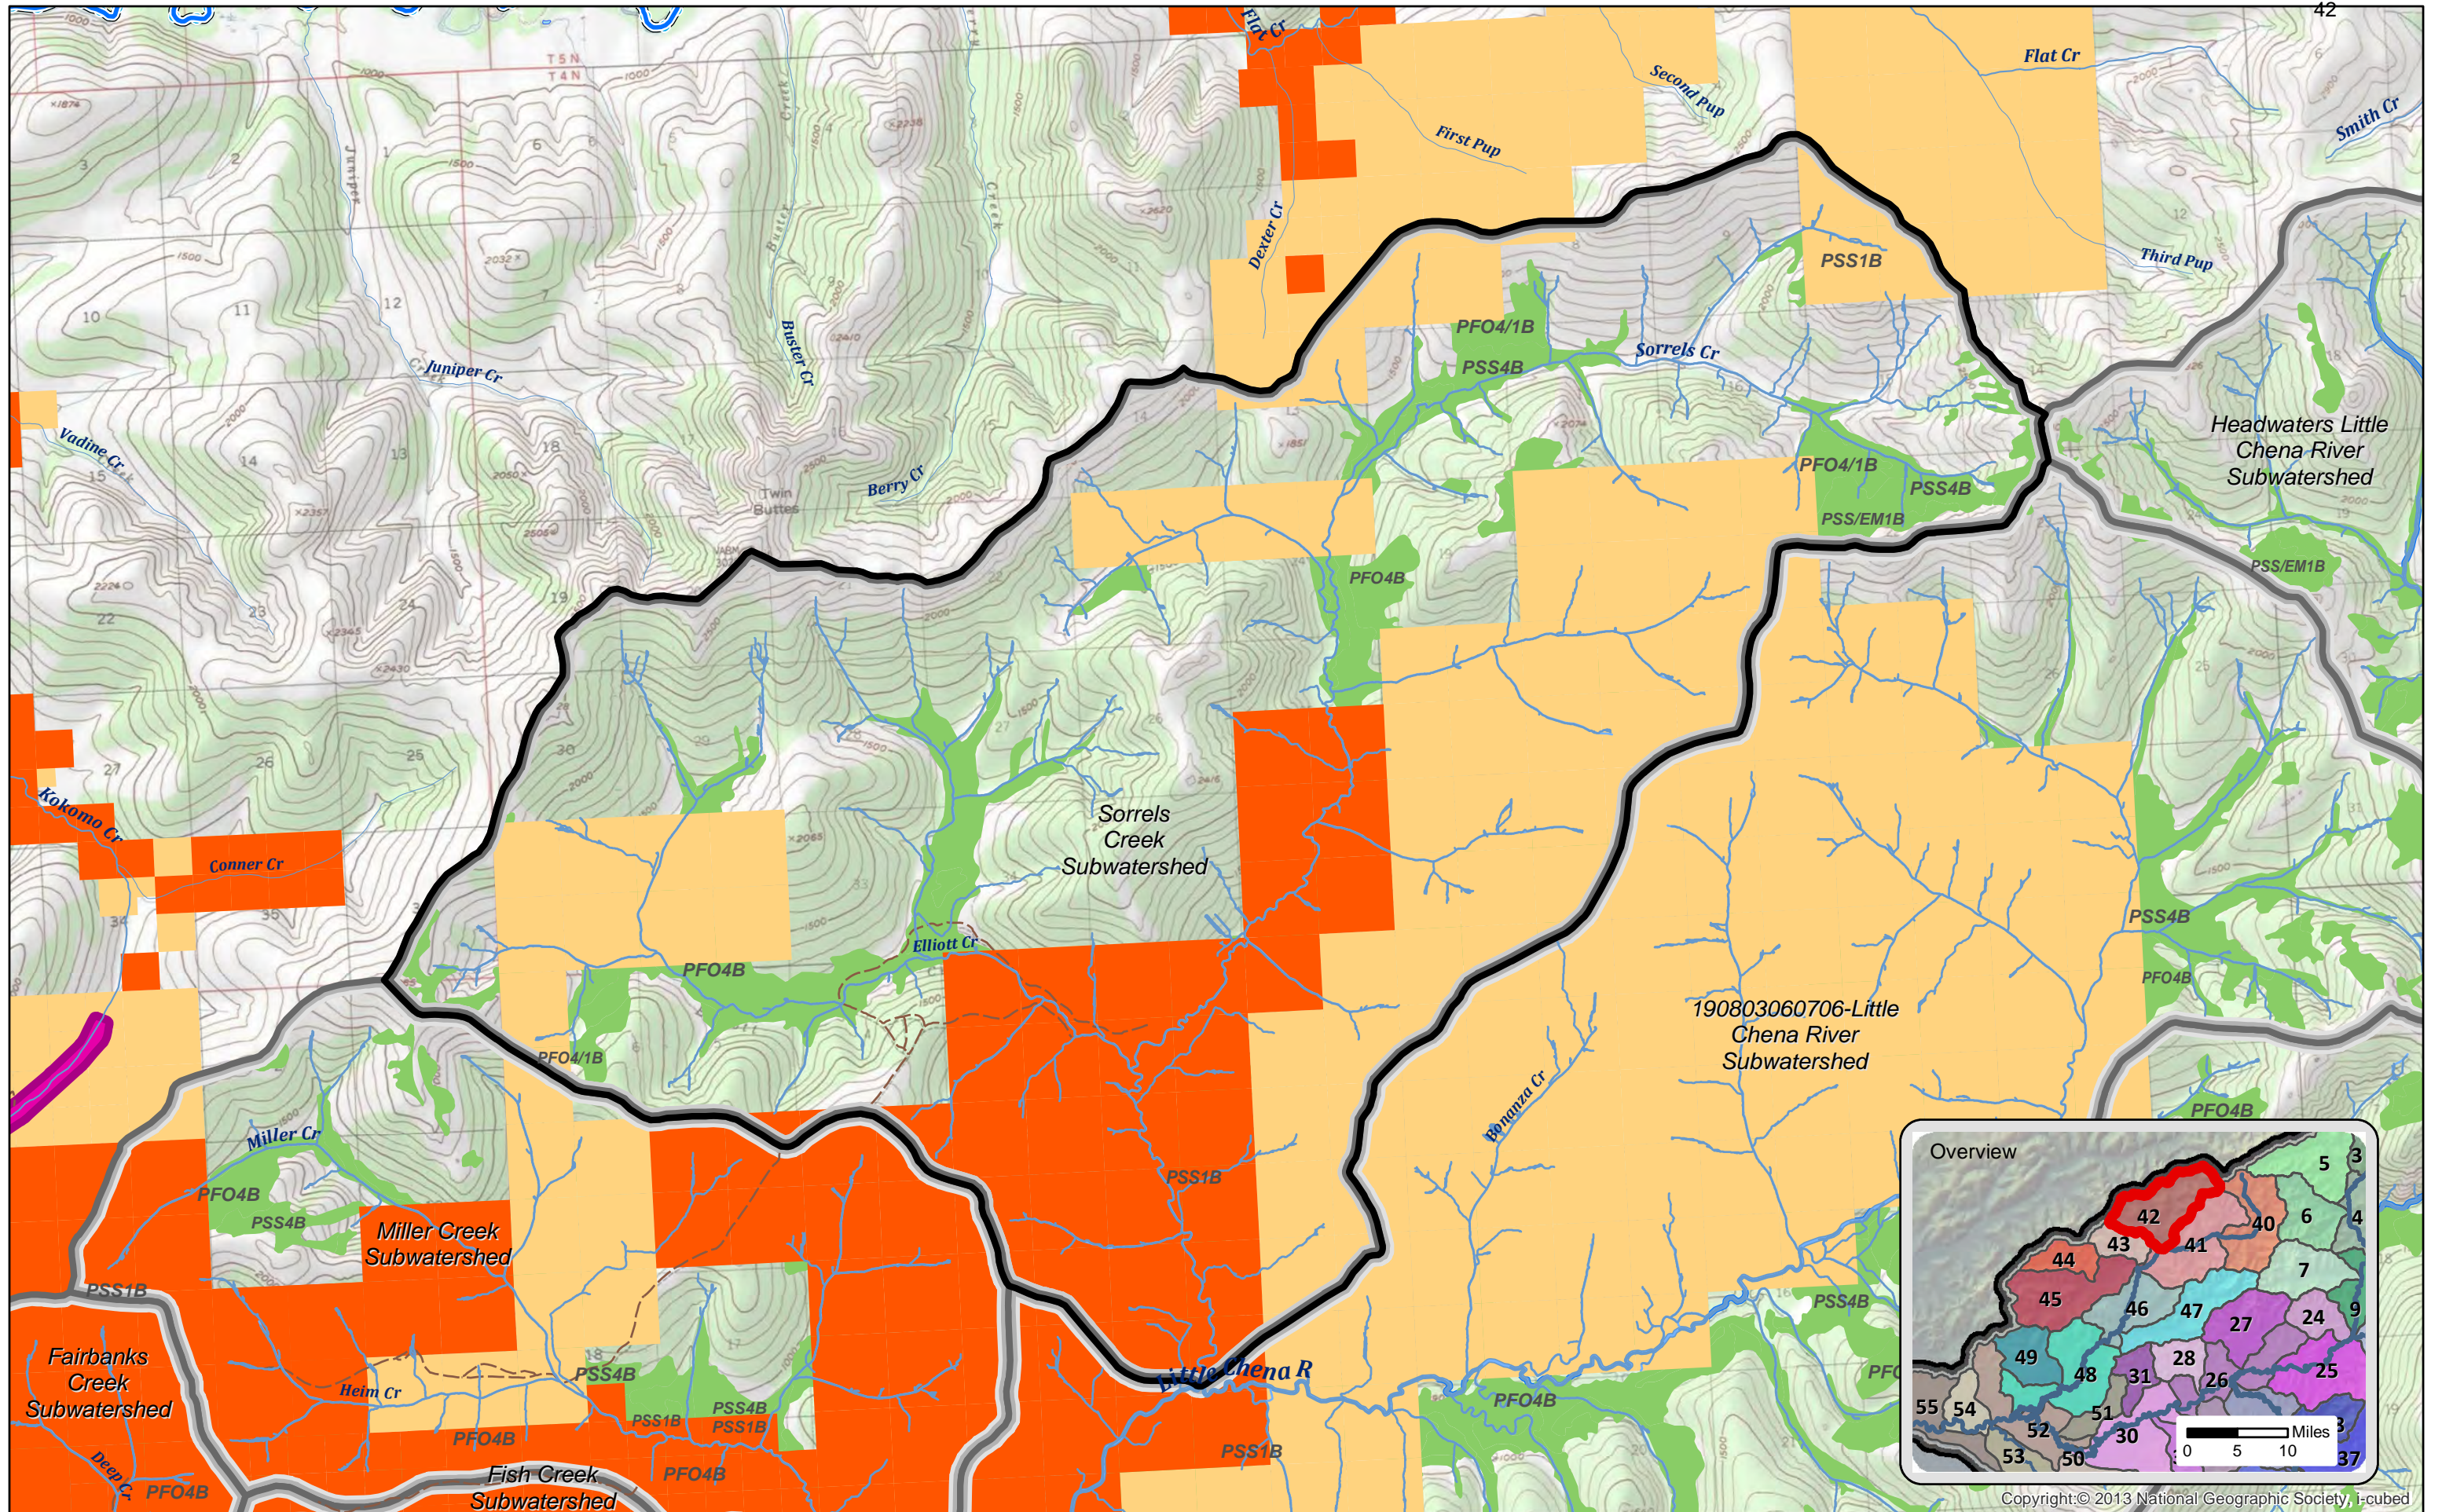

1 in = 1 miles

1:63,360

Map # 40

0 0.5 1 2 3 4 Miles

1 in = 1 miles 1:63,360

Map # 41

0 0.5 1 2 3 4 Miles

1 in = 1 miles

1:63,360

Map # 42

0 0.5 1 2 3 4 Miles

1 in = 1 miles

1:63,360

Map # 43

1 in = 1 miles 1:63,360

Map # 44

0 0.5 1 2 3 4 Miles

1 in = 1 miles

1:63,360

Map # 45

0 0.5 1 2 3 4 Miles

Copyright © 2013 National Geographic Society, Inc.