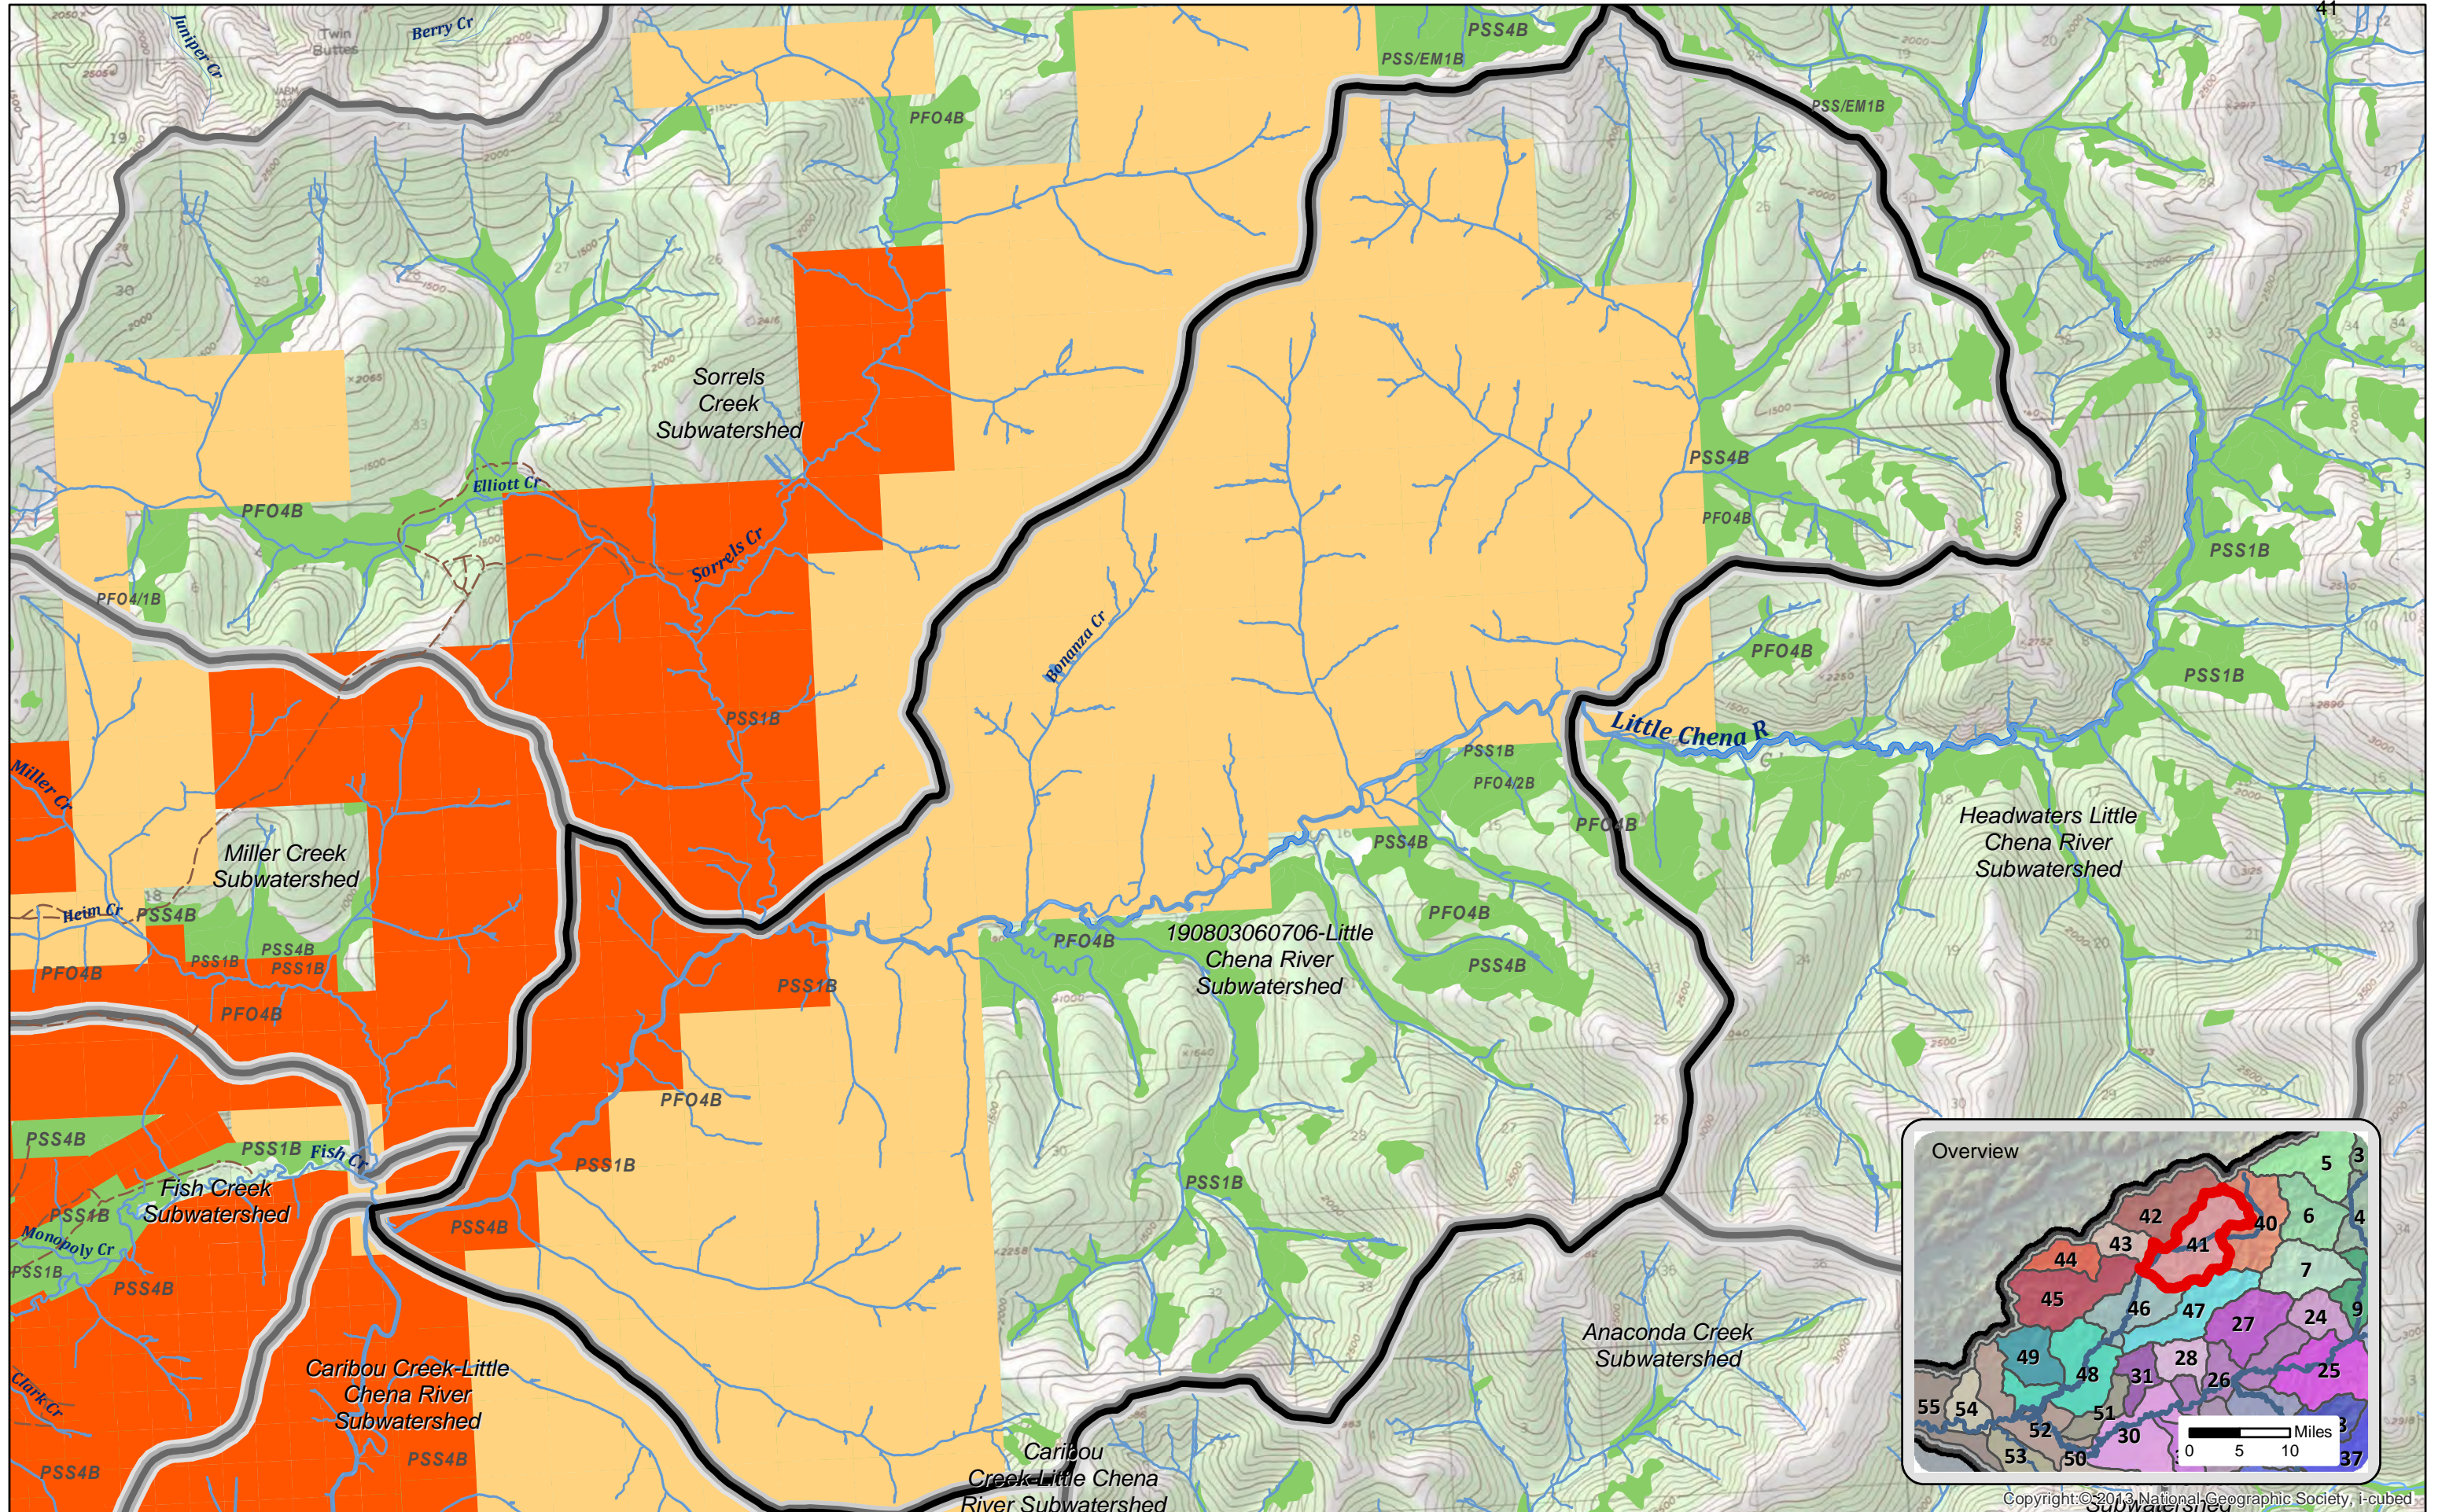

1 in = 1 miles

1:63,360

Map # 40

0 0.5 1 2 3 4 Miles

1 in = 1 miles 1:63,360

Map # 41

0 0.5 1 2 3 4 Miles

1 in = 1 miles

1:63,360

Map # 42

0 0.5 1 2 3 4 Miles

1 in = 1 miles

1:63,360

Map # 43

1 in = 1 miles 1:63,360

Map # 44

0 0.5 1 2 3 4 Miles

1 in = 1 miles

1:63,360

Map # 45

0 0.5 1 2 3 4 Miles

Copyright © 2013 National Geographic Society, Inc.