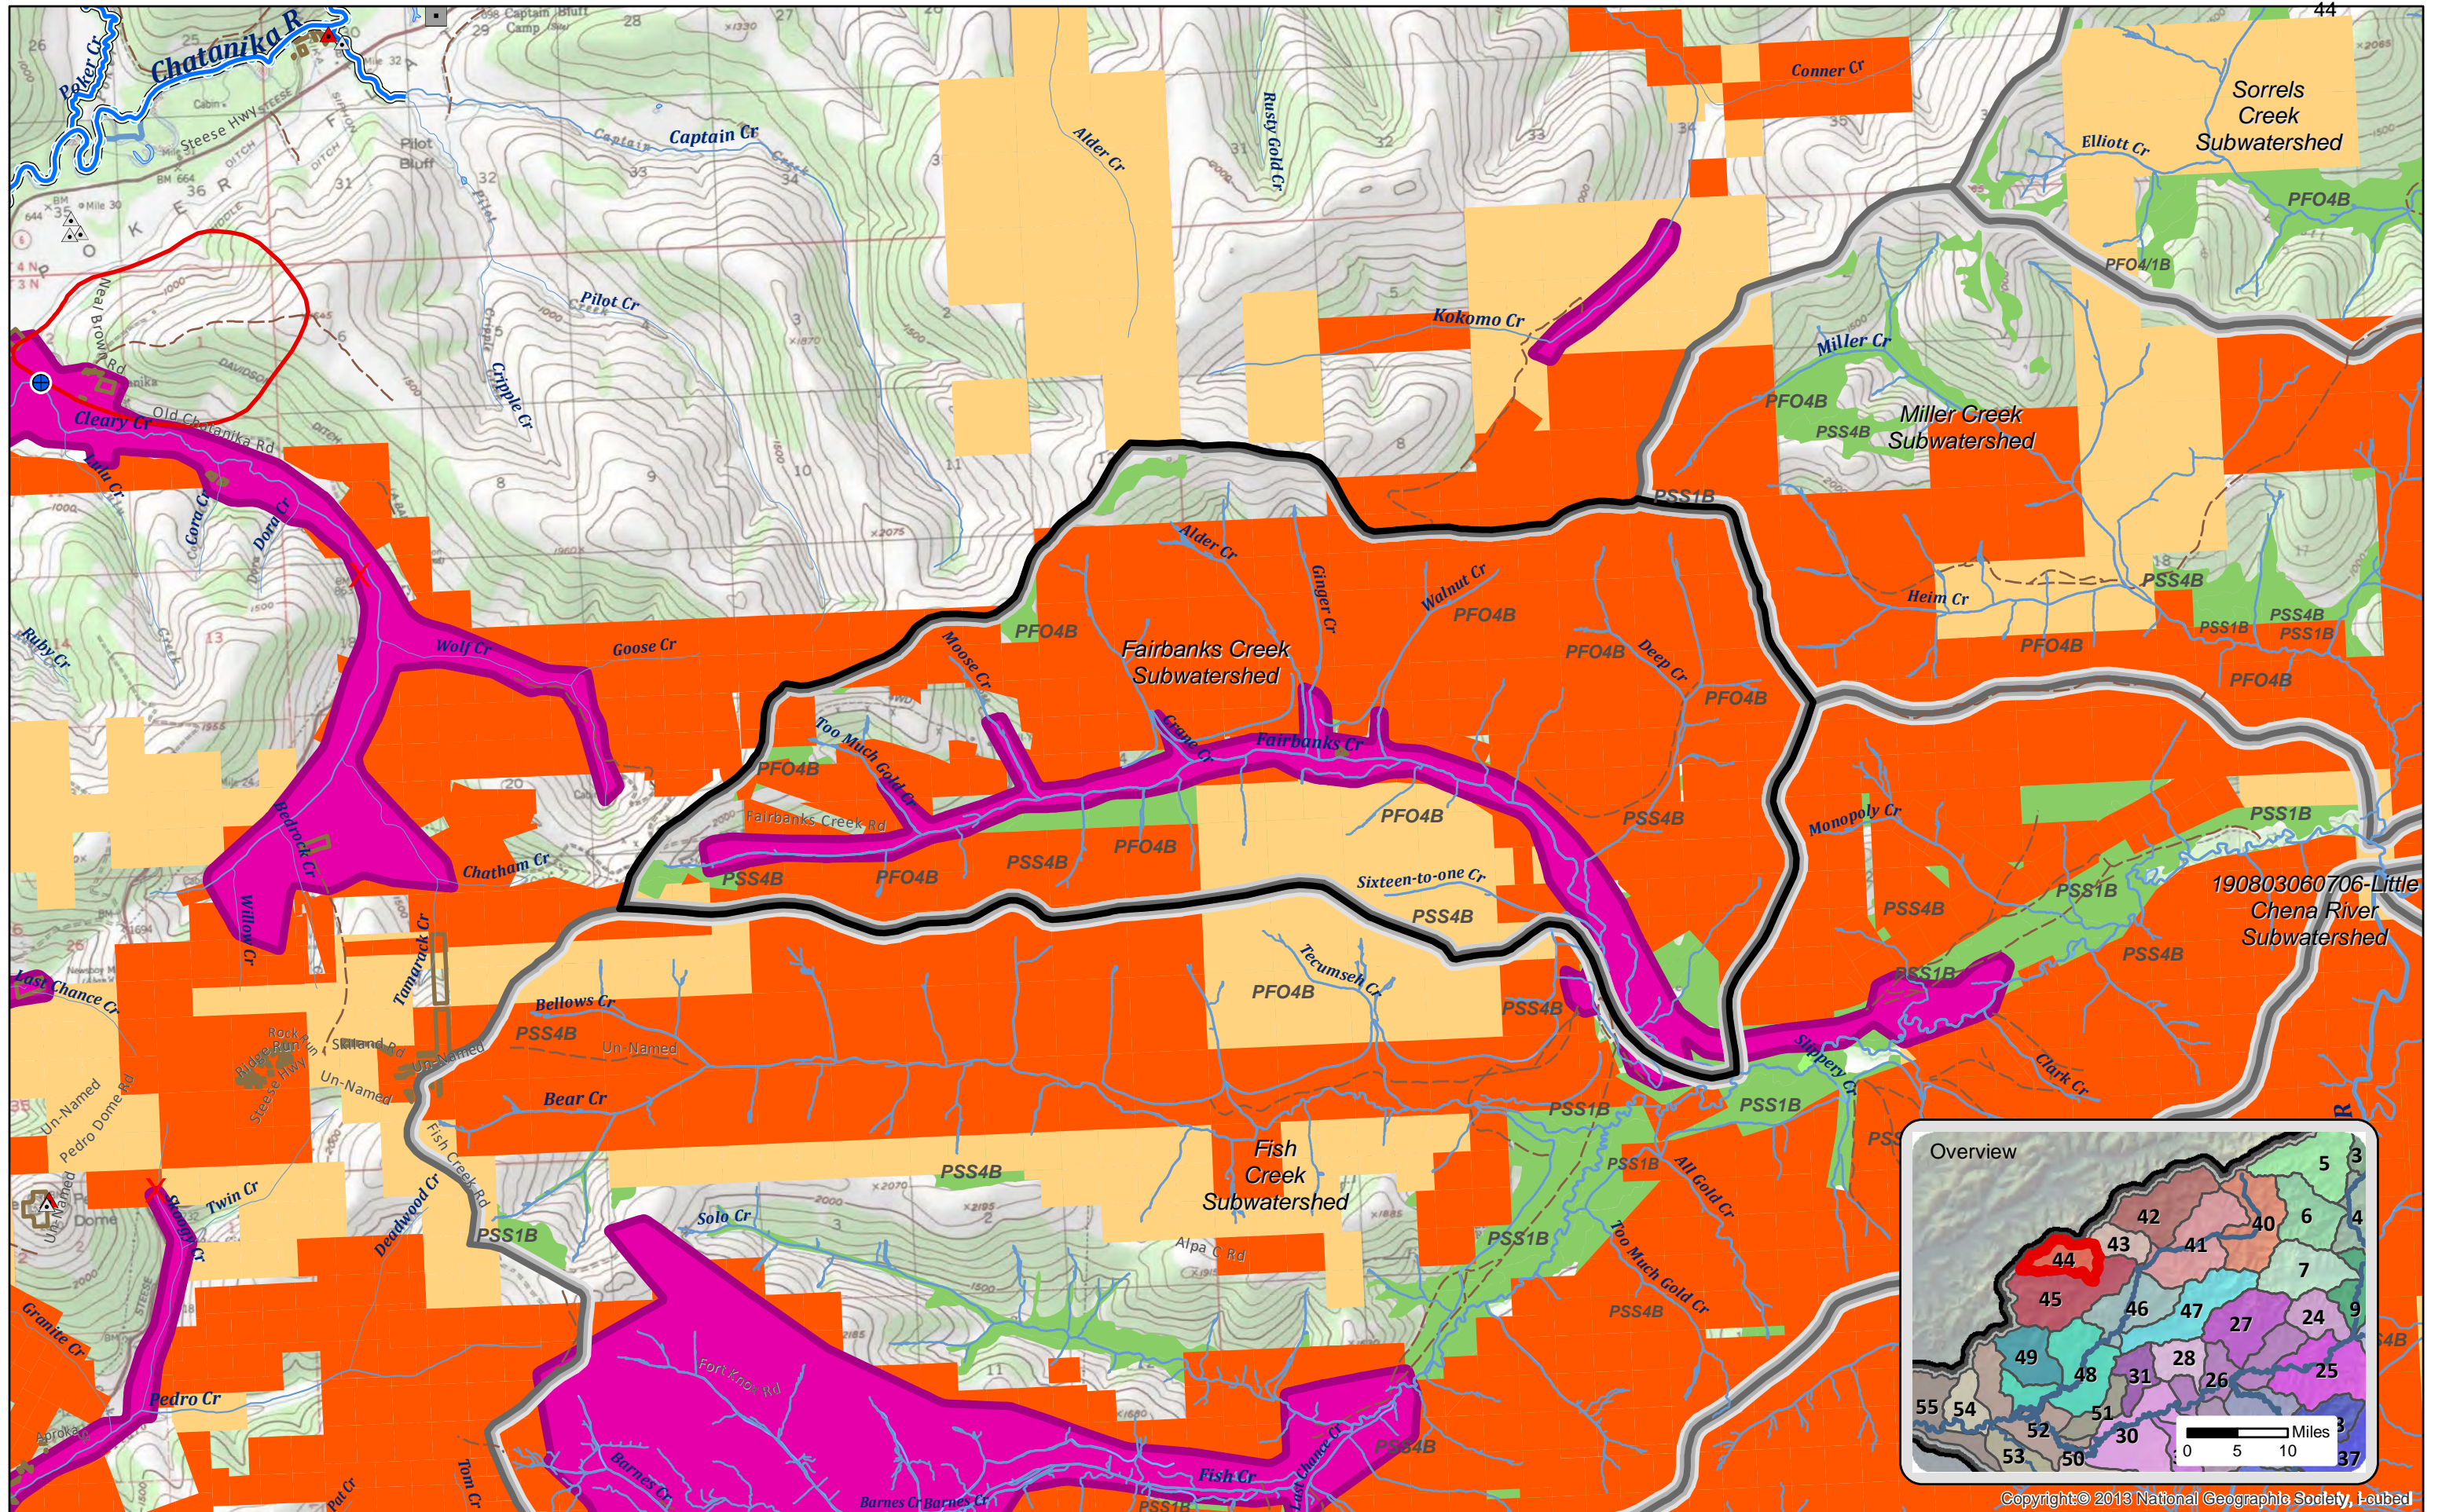

1 in = 1 miles

1:63,360

Map # 40

0 0.5 1 2 3 4 Miles

1 in = 1 miles 1:63,360

Map # 41

0 0.5 1 2 3 4 Miles

1 in = 1 miles

1:63,360

Map # 42

0 0.5 1 2 3 4 Miles

1 in = 1 miles

1:63,360

Map # 43

1 in = 1 miles 1:63,360

Map # 44

0 0.5 1 2 3 4 Miles

1 in = 1 miles

1:63,360

Map # 45

0 0.5 1 2 3 4 Miles

Copyright © 2013 National Geographic Society, Inc.